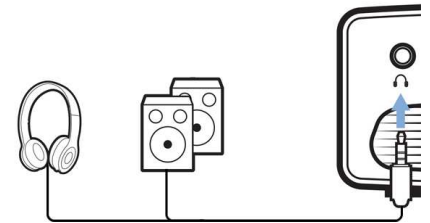

Project images up to 65"

Entertainment in every room, project anything up to 65" (165 cm) diagonal

True HD 720 p resolution

True HD 720 p resolution projection delivering clear text and sharp image quality.

Built-in Media Player

Pop your essentials in your hand with the integrated Media Player: Browse, watch all of your videos, listen to your music or share your latest holiday pictures.

Fully Connected

Connect any multimedia devices such as set top boxes, PC, MAC, gaming consoles and streaming devices like Fire Stick or Apple TV with the USB, HDMI or MicroSD ports.

Audio jack

Connect any headphones or external powered speakers with the built-in 3.5 jack.

Stereo speakers

Integrated stereo speakers with equalisation and surround sound.

Specifications

Technology

- Display technology: LCD
- Light source: LED
- LED lifetime: Up to 30,000 h
- Resolution: 1280 x 720 pixel
- Resolution supported: 1920 x 1080 pixels
- Projection distance: 80 cm - 200 cm/24" - 60"
- Aspect ratio: 16:9
- Throw ratio: 1,4:1
- Contrast ratio: 3000:1
- Focus adjustment: Manual