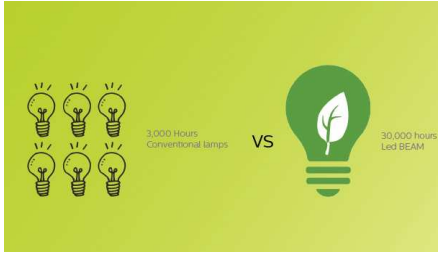

Built-in Sound

- Stereo speakers for captivating sound
- Audio jack

ProSelecta

View :: Compare :: Select - www.ProSelecta.com

Highlights

Advanced LED Light Source

The powerful LED light source displays rich, vivid colours and will last up to 30,000 hours. You won't need to replace it; it lasts 20 years if used 4 h per day! In addition, the power consumption is far lower than a regular lamp-based projector: a bigger screen and an immersive experience with an eco-friendly device!